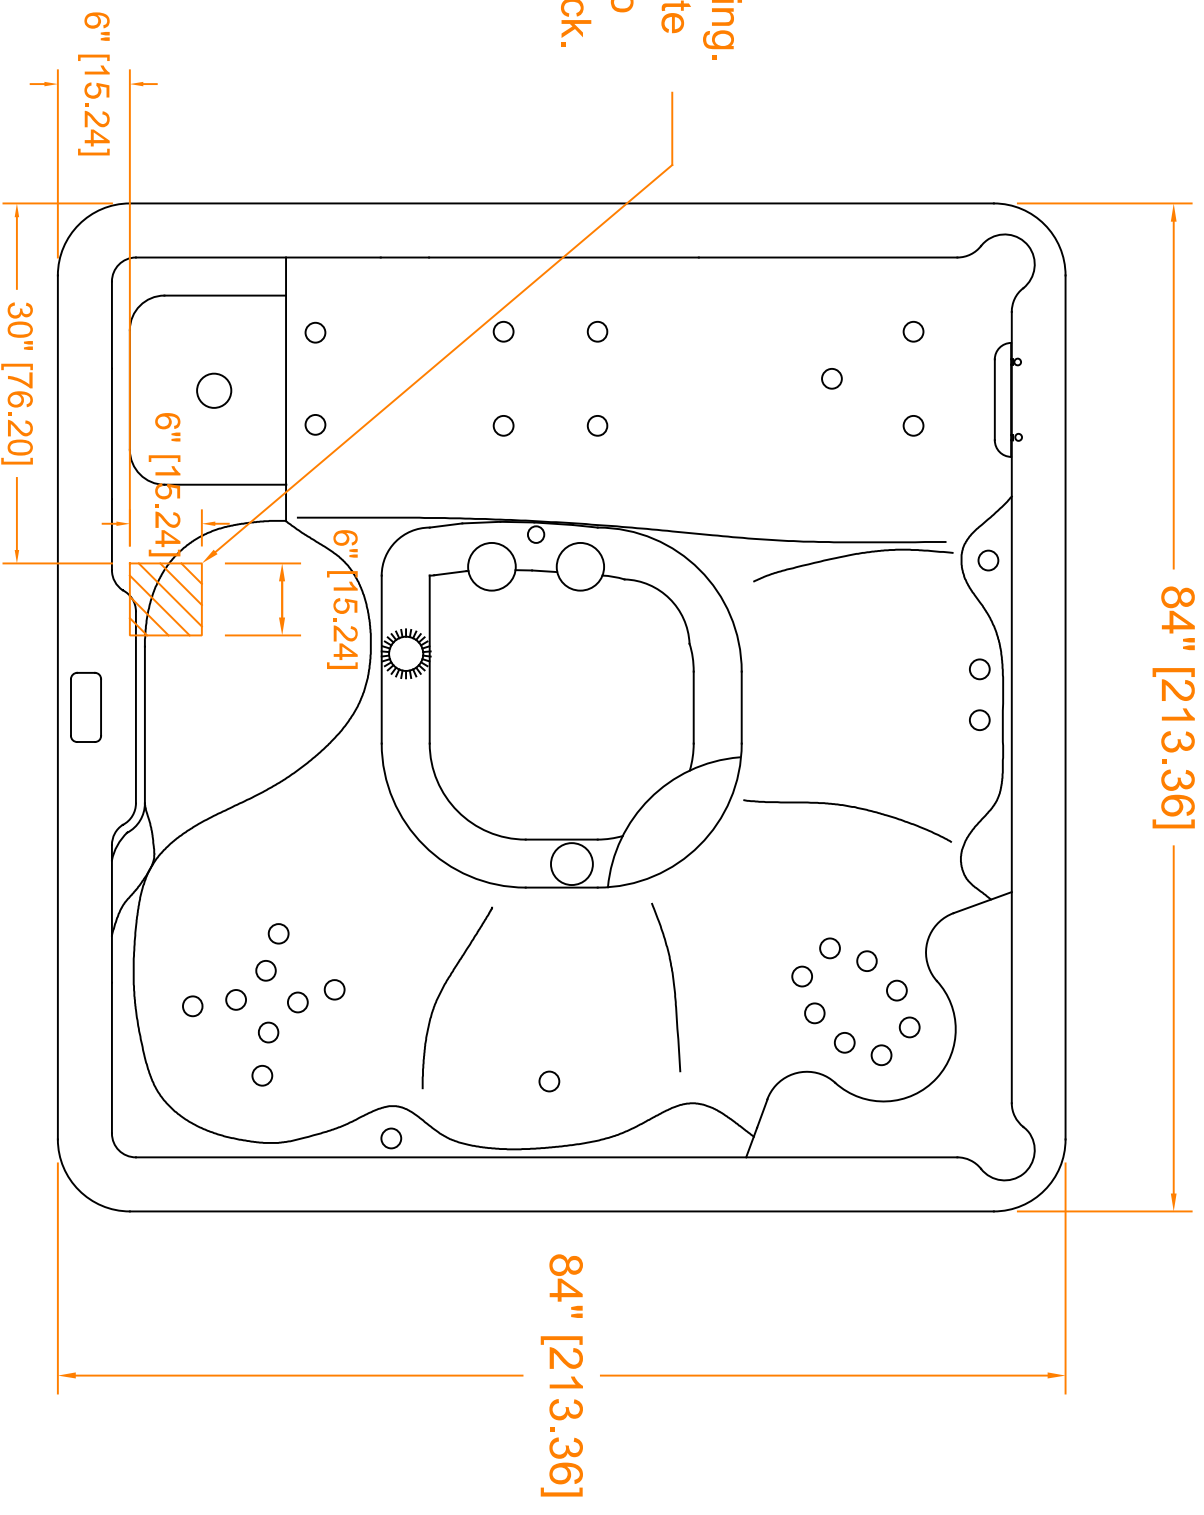

Run electricity through this opening. Leave appropriate length of wire to reach the spa pack.

# 2024 Legacy 730L

O/A Height 36" (+/- 1/2")

## Master Spas

Model Number	Date	Revision
Legacy 730L	5/02/24	0

Process

Drawn By
Easley